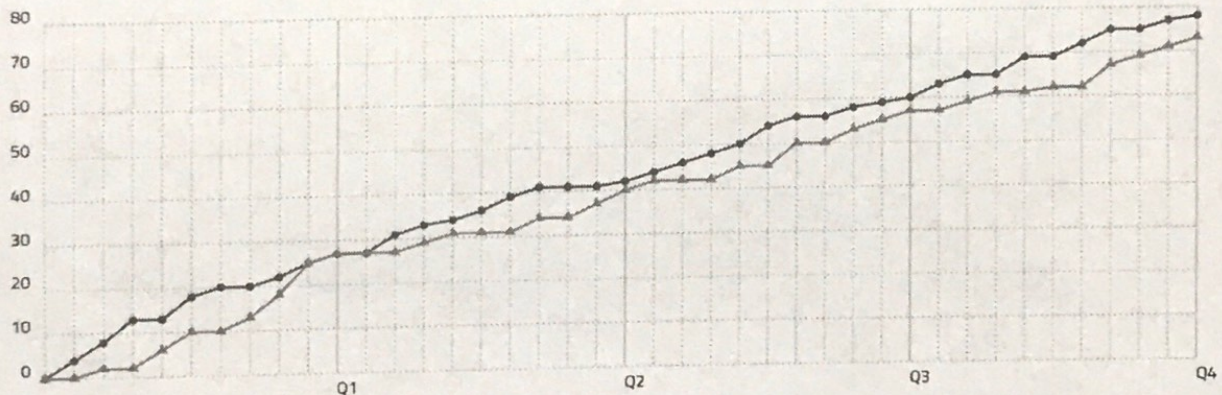

Eigner Angels Nördlingen										REB			FOULS			BLK					
#	Name	M	P	2P	2P%	3P	3P%	FT	FT%	OFF	DEF	OFF	AST	STL	TOV	C	R	C	R	+/-	APP
1	ASHA DENAE TYLER THOMAS	23:04	6	0/2	0%	2/5	40%	0/0	0%	0	2	2	0	0	4	1	0	0	0	-10	-2
4	MONA BERLITZ	05:08	2	1/2	50%	0/0	0%	0/0	0%	0	0	0	0	0	0	2	0	0	0	9	-1
7	AMENZE OBANOR	23:27	6	3/4	75%	0/0	0%	0/0	0%	2	4	6	1	0	1	3	3	0	0	4	11
10	ELINA MARIA KOSKIMIES	31:07	13	1/3	33%	3/4	75%	2/2	100%	2	2	4	4	1	0	3	2	0	0	-2	18
11	SAMANTHA HILL	32:41	20	4/8	50%	2/6	33%	6/8	75%	0	5	5	5	2	4	4	8	0	2	-5	20
12	MARINA DZIMIC	29:17	9	4/7	57%	0/0	0%	1/2	50%	2	4	6	0	0	2	4	2	0	1	-9	6
16	ANISSA TAIRA POUNDS	35:58	15	2/5	40%	3/9	33%	2/2	100%	0	3	3	2	2	3	3	3	0	0	-6	10
24	BIANCA HELMIG	17:28	2	1/2	50%	0/0	0%	0/0	0%	1	0	1	0	1	2	0	0	0	1	-6	0
	undefined		73	16/33	48%	10/24	41%	11/14	78%	7	20	27	12	6	16	20	18	0	4		

	GiroLive-Panthers Osnabrück	Eigner Angels Nördlingen
Biggest lead	12	0
Longest run	7 - 0	0 - 7
Advantage changes		0
Times tied		3

● GiroLive-Panthers Osnabrück ▲ Eigner Angels Nördlingen