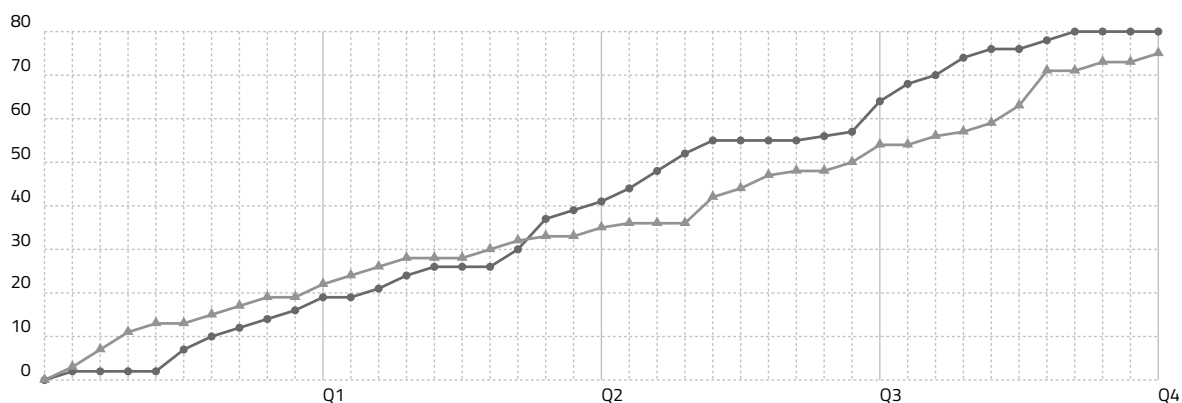

Rutronik Stars Keltern										REB			FOULS			BLK		+/-	APP		
#	Name	M	P	2P	2P%	3P	3P%	FT	FT%	OFF	DEF	OFF	AST	STL	TOV	C	R			C	R
3	BREANNA MARQUICE RICHARDSON	17:02	6	3/6	50%	0/2	0%	0/0	0%	1	0	1	1	0	1	3	2	0	0	-9	1
4	MILICA DEURA	22:01	5	0/1	0%	1/2	50%	2/2	100%	0	0	0	0	0	0	0	1	0	0	-5	4
6	BRITTANY NICHOLE CARTER	24:06	11	0/2	0%	2/7	28%	5/6	83%	1	2	3	0	3	1	2	4	0	0	-11	10
9	JOSIPA PAVIC-STB	23:52	10	3/5	60%	0/0	0%	4/8	50%	0	7	7	1	1	2	2	4	0	0	9	13
10	SANJA MANDIC	23:05	4	0/3	0%	0/0	0%	4/4	100%	0	1	1	4	0	6	4	7	0	0	-7	3
13	AGNIESZKA SKOBEL	29:10	17	2/4	50%	2/2	100%	7/9	77%	0	3	3	1	4	0	3	5	0	0	16	23
14	LINN SCHÜLER-STB	09:00	0	0/1	0%	0/1	0%	0/0	0%	0	1	1	0	0	1	1	0	0	0	-7	-3
15	LASHANN AISHA S HIGGS	03:55	0	0/2	0%	0/1	0%	0/0	0%	0	1	1	0	0	0	2	0	0	0	-6	-4
21	ALEXANDRIA ELIZABETH KISS-RUSK	14:02	10	4/5	80%	0/0	0%	2/2	100%	0	4	4	0	1	2	1	2	1	0	-4	14
24	MATEA TAVIC	33:02	12	3/5	60%	0/2	0%	6/8	75%	1	3	4	3	2	5	4	5	0	0	-1	11
undefined			75	15/34	44%	5/17	29%	30/39	76%	3	22	25	10	11	18	22	30	1	0		

	Eisvögel USC Freiburg	Rutronik Stars Keltern
Biggest lead	17	11
Longest run	11 - 0	0 - 10
Advantage changes	1	
Times tied	1	

● Eisvögel USC Freiburg ▲ Rutronik Stars Keltern